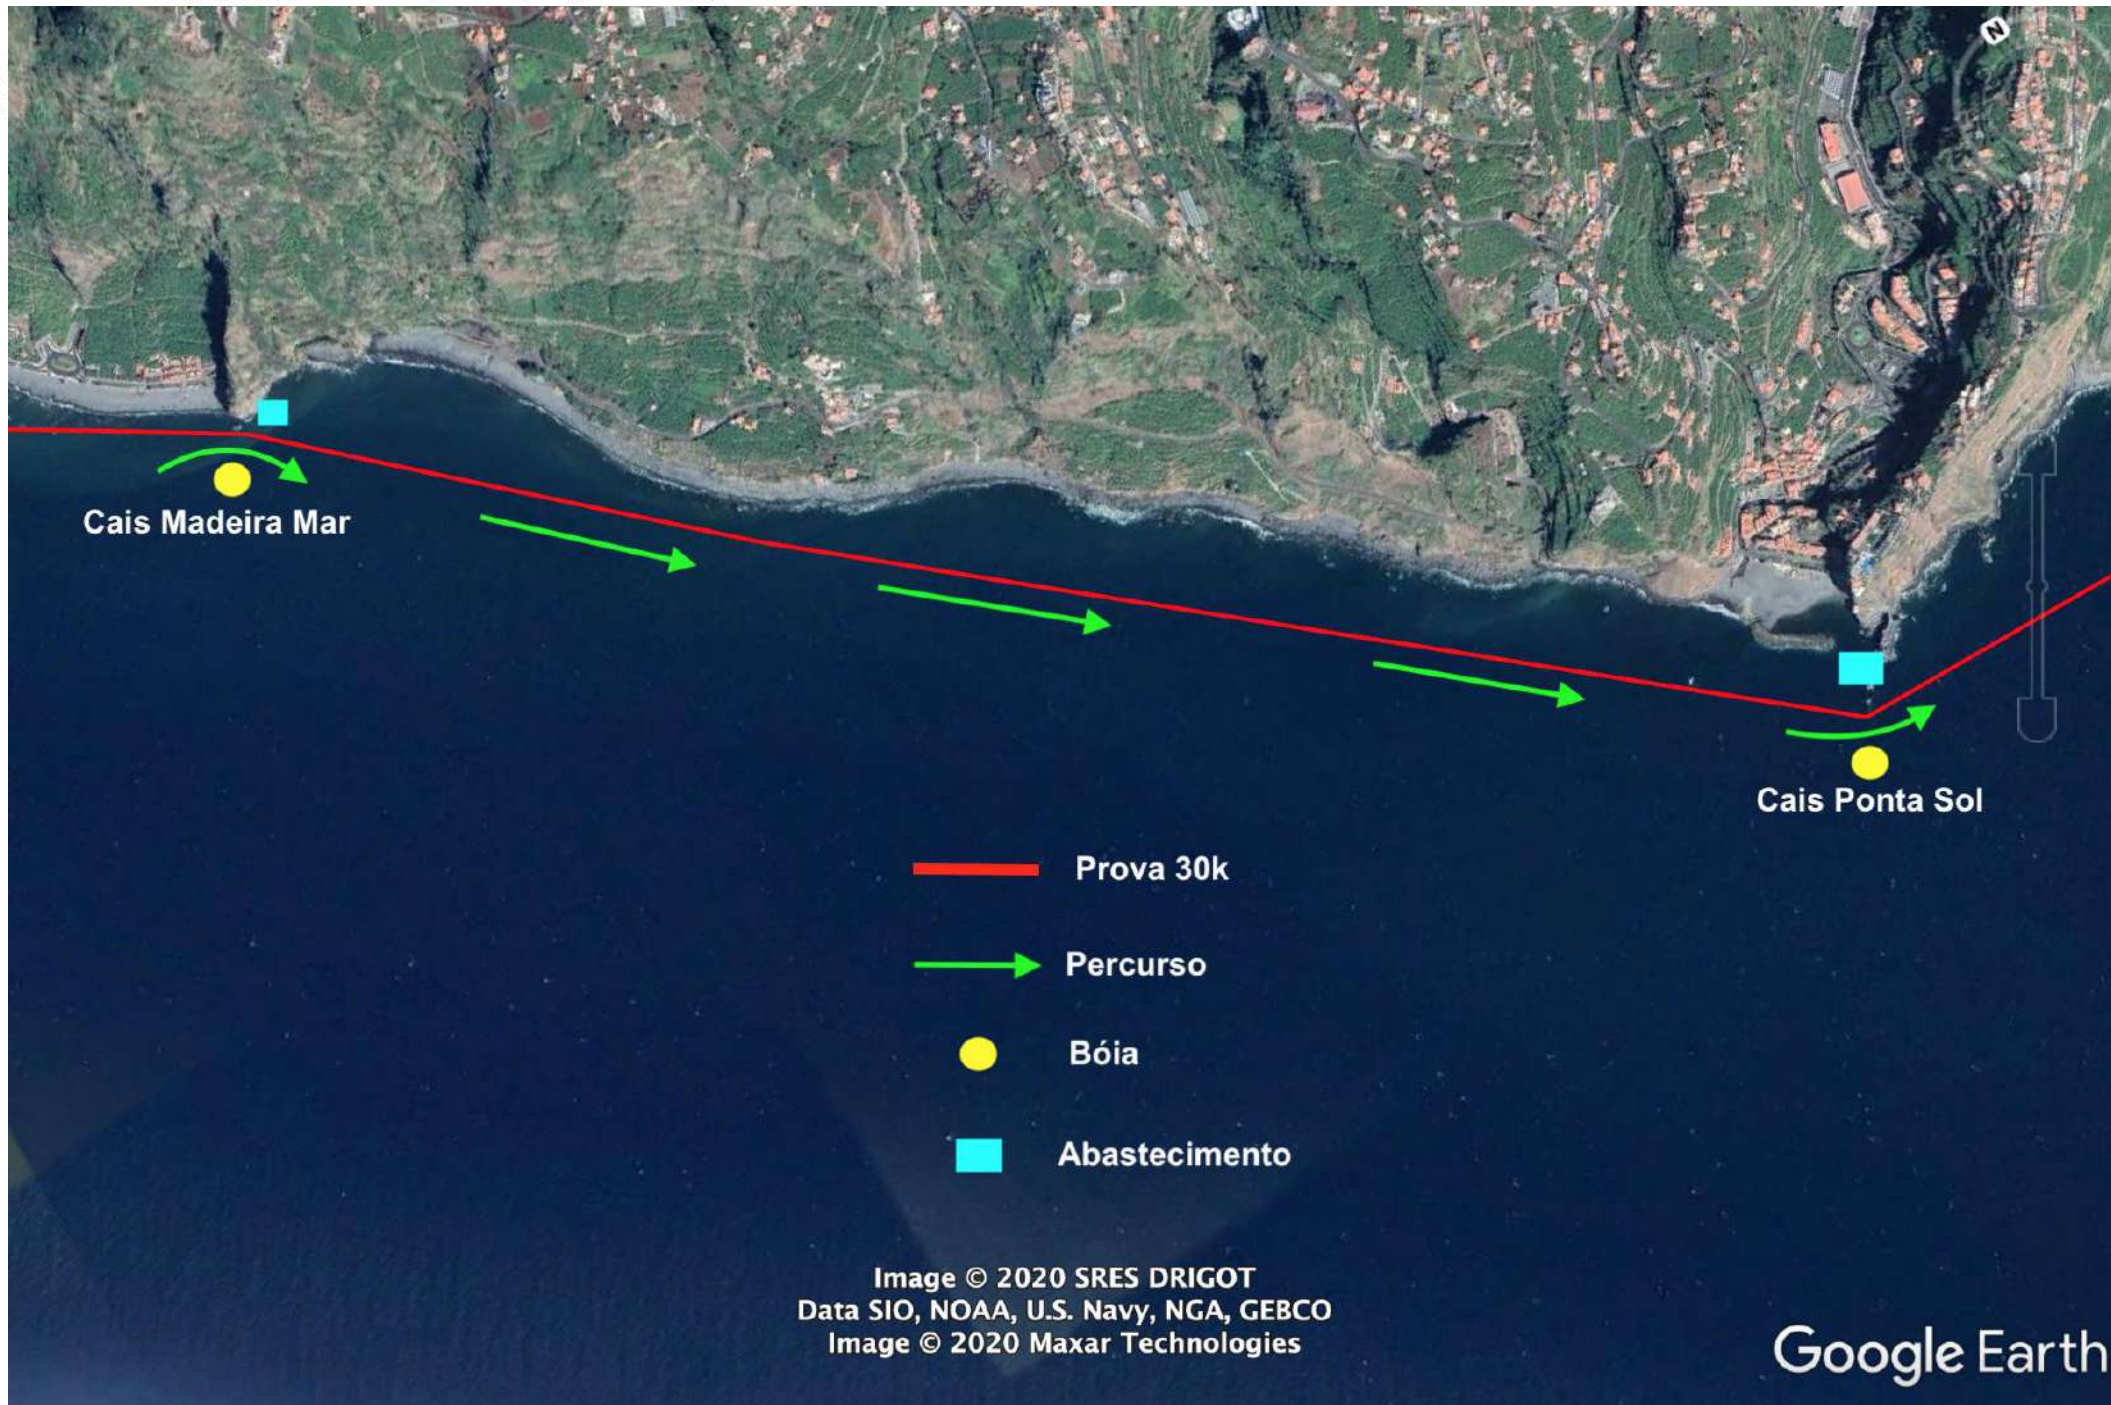

# PROVA 30K

Calheta  
Ponta Sol  
Ribeira Brava  
Câmara Lobos  
Funchal

Praia Calheta

— Prova 30k

→ Percurso

★ Partida

Image © 2020 SRES DRIGOT

Google Earth

- Prova 30k
- Percurso
- Bóias
- Abastecimento

Image © 2020 SRES DRIGOT  
 Image © 2020 Maxar Technologies  
 Data SIO, NOAA, U.S. Navy, NGA, GEBCO

Google Earth

Image © 2020 SRES DRIGOT  
Data SIO, NOAA, U.S. Navy, NGA, GEBCO  
Image © 2020 Maxar Technologies

Google Earth

Data SIO, NOAA, U.S. Navy, NGA, GEBCO  
Image © 2020 Maxar Technologies

Google Earth

Ribeira Brava

Fajã Padres

- Prova 30k
- Percurso
- Bóia
- Abastecimento

Data SIO, NOAA, U.S. Navy, NGA, GEBCO  
Image © 2020 Maxar Technologies